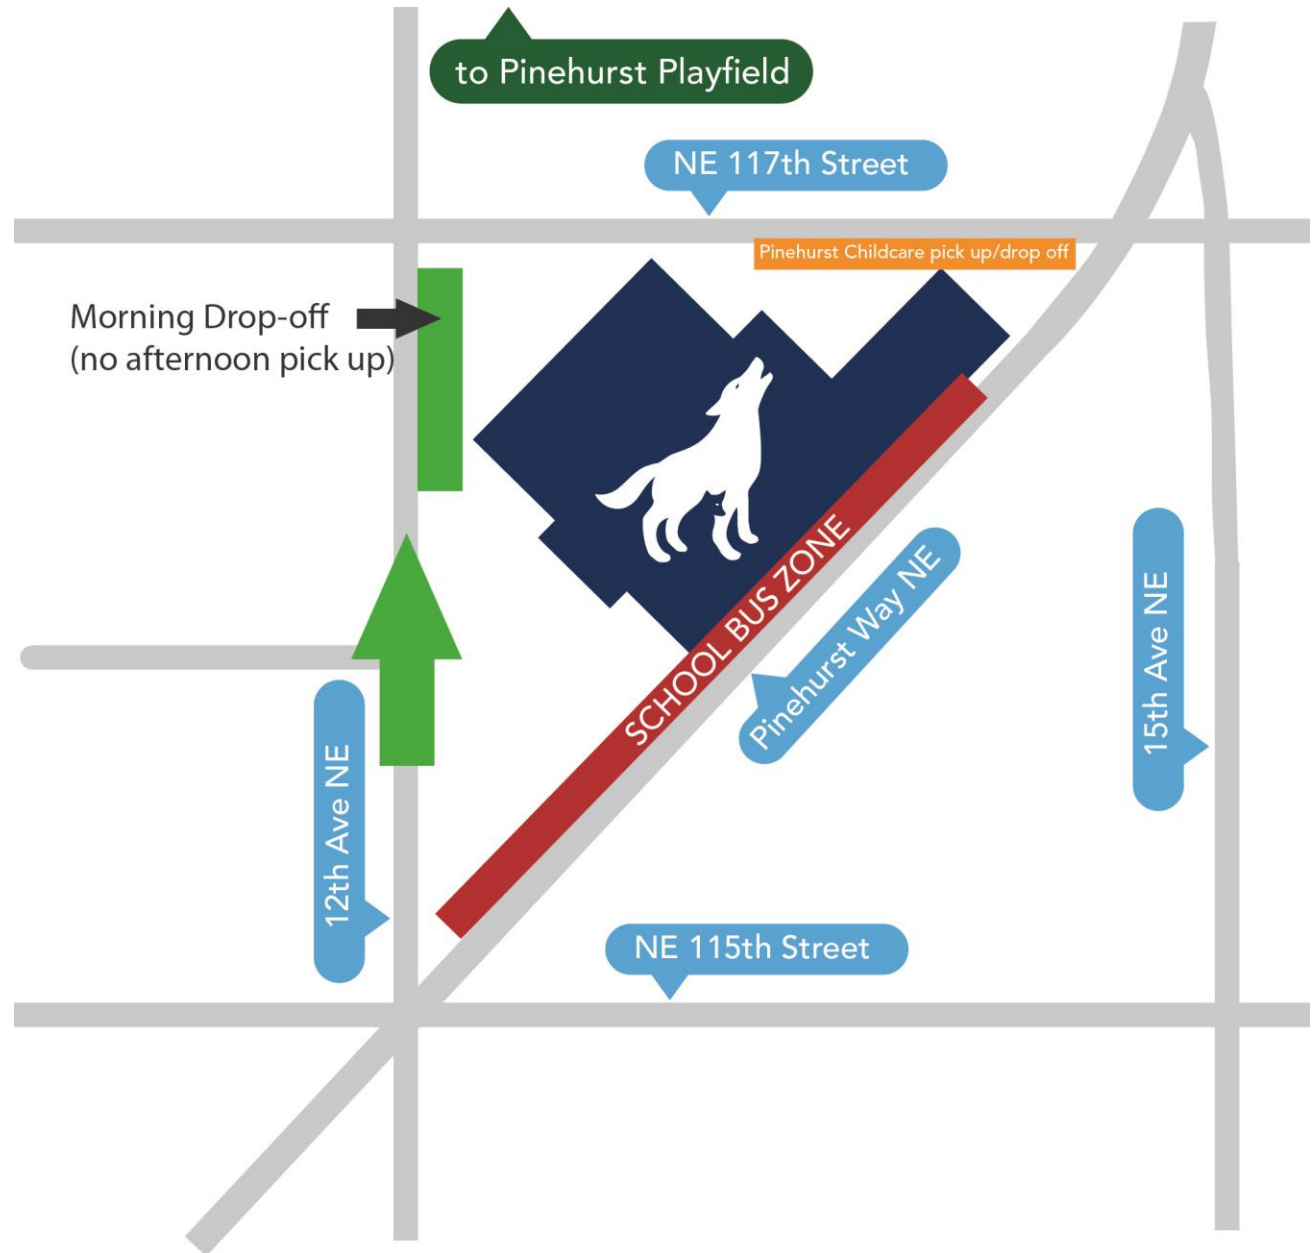

DRIVING TO SCHOOL

Morning Drop Off:

- The drop-off zone is just north of the main driveway.
- This is for quick drop offs only. Do not leave your vehicle if you are dropping your student off in this zone.
- Treat 12th Ave NE as a one-way street, approaching the school heading north.

Morning Park / Drop and Walk:

- If you need to escort your child in to school, park in the neighborhood.
- Pinehurst Playfield on 14th Ave NE is designated as a hub stop for parents that want a drop and walk option.

Afternoon Pick Up:

- Park in the neighborhood and walk to the school building to meet your child or have your child meet you at the location of your choice (e.g. Pinehurst Playfield).
- There is no room for “drive by” pick up at this school site.

Grades 6 through 8 start at 8:45 a.m.

Grades K-5 start at 8:55 a.m.