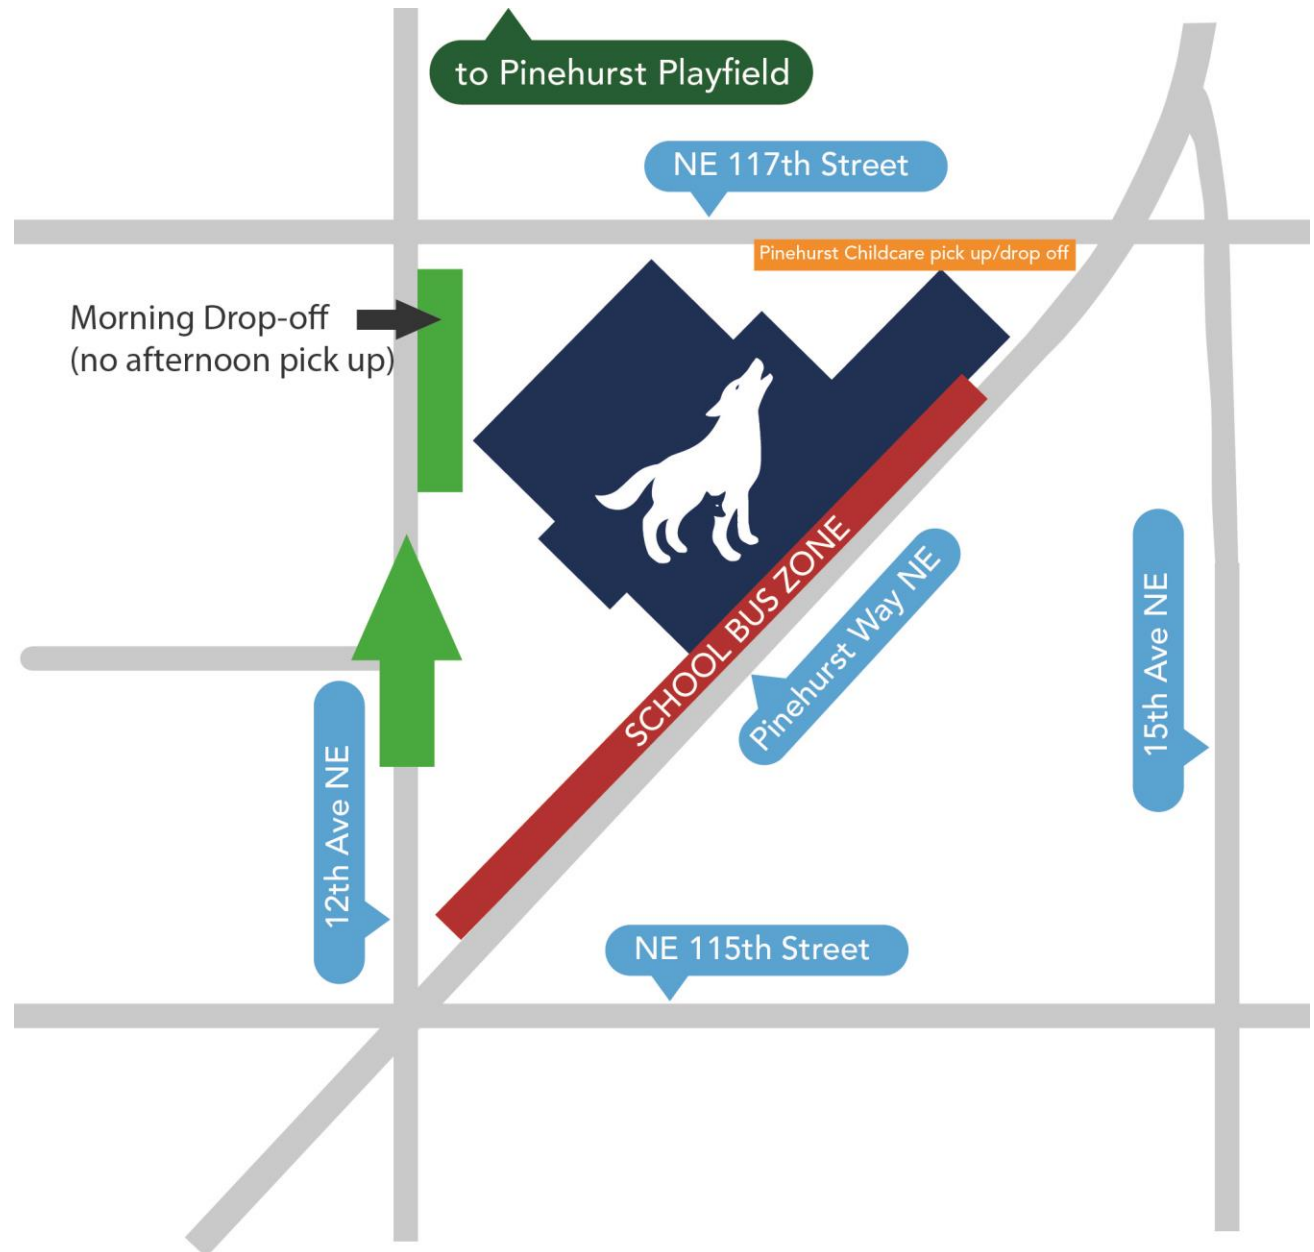

DRIVING TO SCHOOL

Morning Drop Off:

- The drop-off zone is just north of the main driveway.
- This is for quick drop offs only. Do not leave your vehicle if you are dropping your student off in this zone.
- Treat 12th Ave NE as a one-way street, approaching the school heading north.

Morning Park / Drop and Walk:

- If you need to escort your child in to school, park in the neighborhood.
- Pinehurst Playfield on 14th Ave NE is designated as a hub stop for parents that want a drop and walk option.

Afternoon Pick Up:

- Park in the neighborhood and walk to the school building to meet your child or have your child meet you at the location of your choice (e.g. Pinehurst Playfield).
- There is no room for “drive by” pick up at this school site.

Grades 6 through 8 start at 8:45 a.m.

Grades K-5 start at 8:55 a.m.