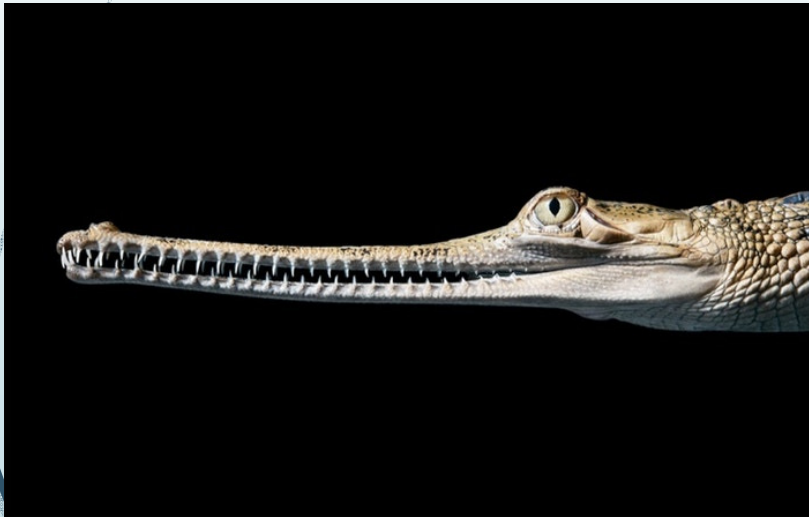

Deadlines and Due Dates and Dendrites, oh my!

- Mr. Ketter's Science Revisions and Make-ups: Monday 1/22
- US History final: Thursday, 1/25 and Friday, 1/26
- 7th grade LA group projects: Thursday, 1/25
- 7th grade Final Literary Essays: Friday, 1/26
- Coding Final VR Project: Friday 1/26
- Math 8 semester final: Tuesday, 1/30

Gharials are related to crocodiles and live around India and Pakistan.

Saturday 1/20 Basketball Game Schedules:

- Varsity Boys v STEM 12:30 at Ingraham
- Varsity Girls v STEM 12:30 at Ingraham
- JV Boys v STEM 1:30 at Jane Addams
- JV Girls v Pathfinder 12:15 at Jane Addams

Seattle's Museum of Pop Culture is sponsoring a writing contest. Journey to other worlds and explore your wildest imaginations through MoPOP's sci-fi and fantasy short story contest. Details can be found at

<https://www.mopop.org/programs/programs/write-out-of-this-world/>